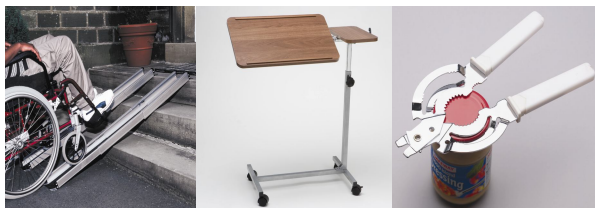

New Year, New Start, New Product Launch

The liteway range of mobility scooters has expanded with several new editions to the already superb range. We are proud to introduce the Liteway 6 and 8, both of these models come with indicators and a headlight and have an increased range. The liteway 6 will travel 14 miles and has a top speed of 6mph, while the liteway 8 has a range of 24 miles and a top speed of 8mph. The advantage of the liteway range of scooters is that you have the reliability and comfort as well as the range and speed of a larger scooter while still being able to take the scooter apart within 2 minutes for transport by car.

LITEWAY SPECIAL OFFER

Purchase a Liteway mobility scooter and get a free super light manual wheelchair that comes with its own storage bag. Ideal for the boot of the car for those trips to the shopping centre.

€1000 TRADE IN AND SCRAPPAGE DEAL

Due to the success of our €1000 scrappage / trade-in deal we have extended it. Get up to €1000 for your old powered wheelchair or mobility scooter when you purchase one of our class 2 or 3 scooters or powered wheelchairs.

Are you on a tight budget or shopping around? Call us first before you purchase to get a better deal and quote **"AEM BEST DEAL"** Why not contact us and get your old powered wheelchair or mobility scooter serviced or repaired at our workshop which is also at our Crumlin showroom. Call in now to get the best deals on new products and repairs of your old equipment.

Cosyfeet are in stock now, contact us to arrange a fitting of these shoes, sandals and slippers in the comfort of your own home. These are ideal for people who suffer with swollen or bandaged feet and are light weight. We stock the most popular sizes and styles, if you require something we do not have in stock normal order time is 7 working days.

Sale now on . If you have any questions or if you are finding it hard to source any products or services please feel free to call us and we will be more than happy to help you in any way we can.

**CONTACT US NOW
014553168**